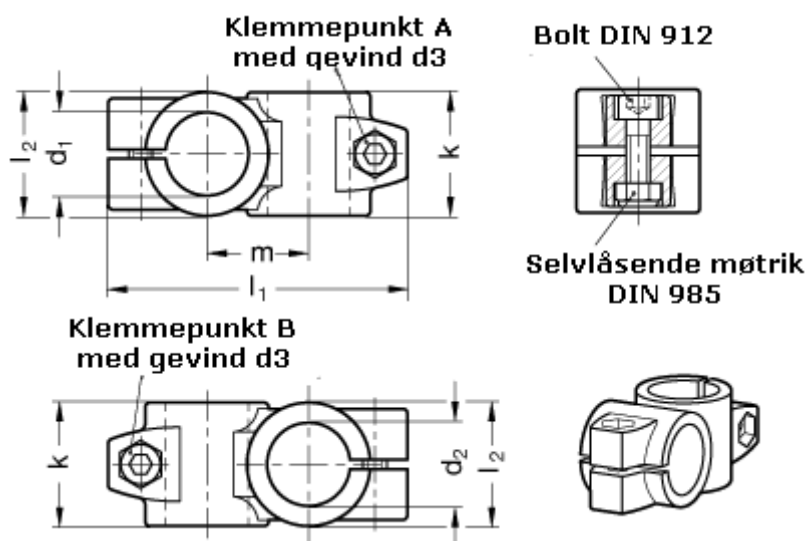

Article number: 20132B30B30562BL

Description: E+G 2-way pipe clamp
GN 132-B30-B30-56-2-BL

Measures

Adjustable clamp lever = GN 911-M10-40 have to be ordred separately

d1	= 30
d2	= 30
d3	= M10
k	= 56
l1	= 125.0
l2	= 56
m	= 45